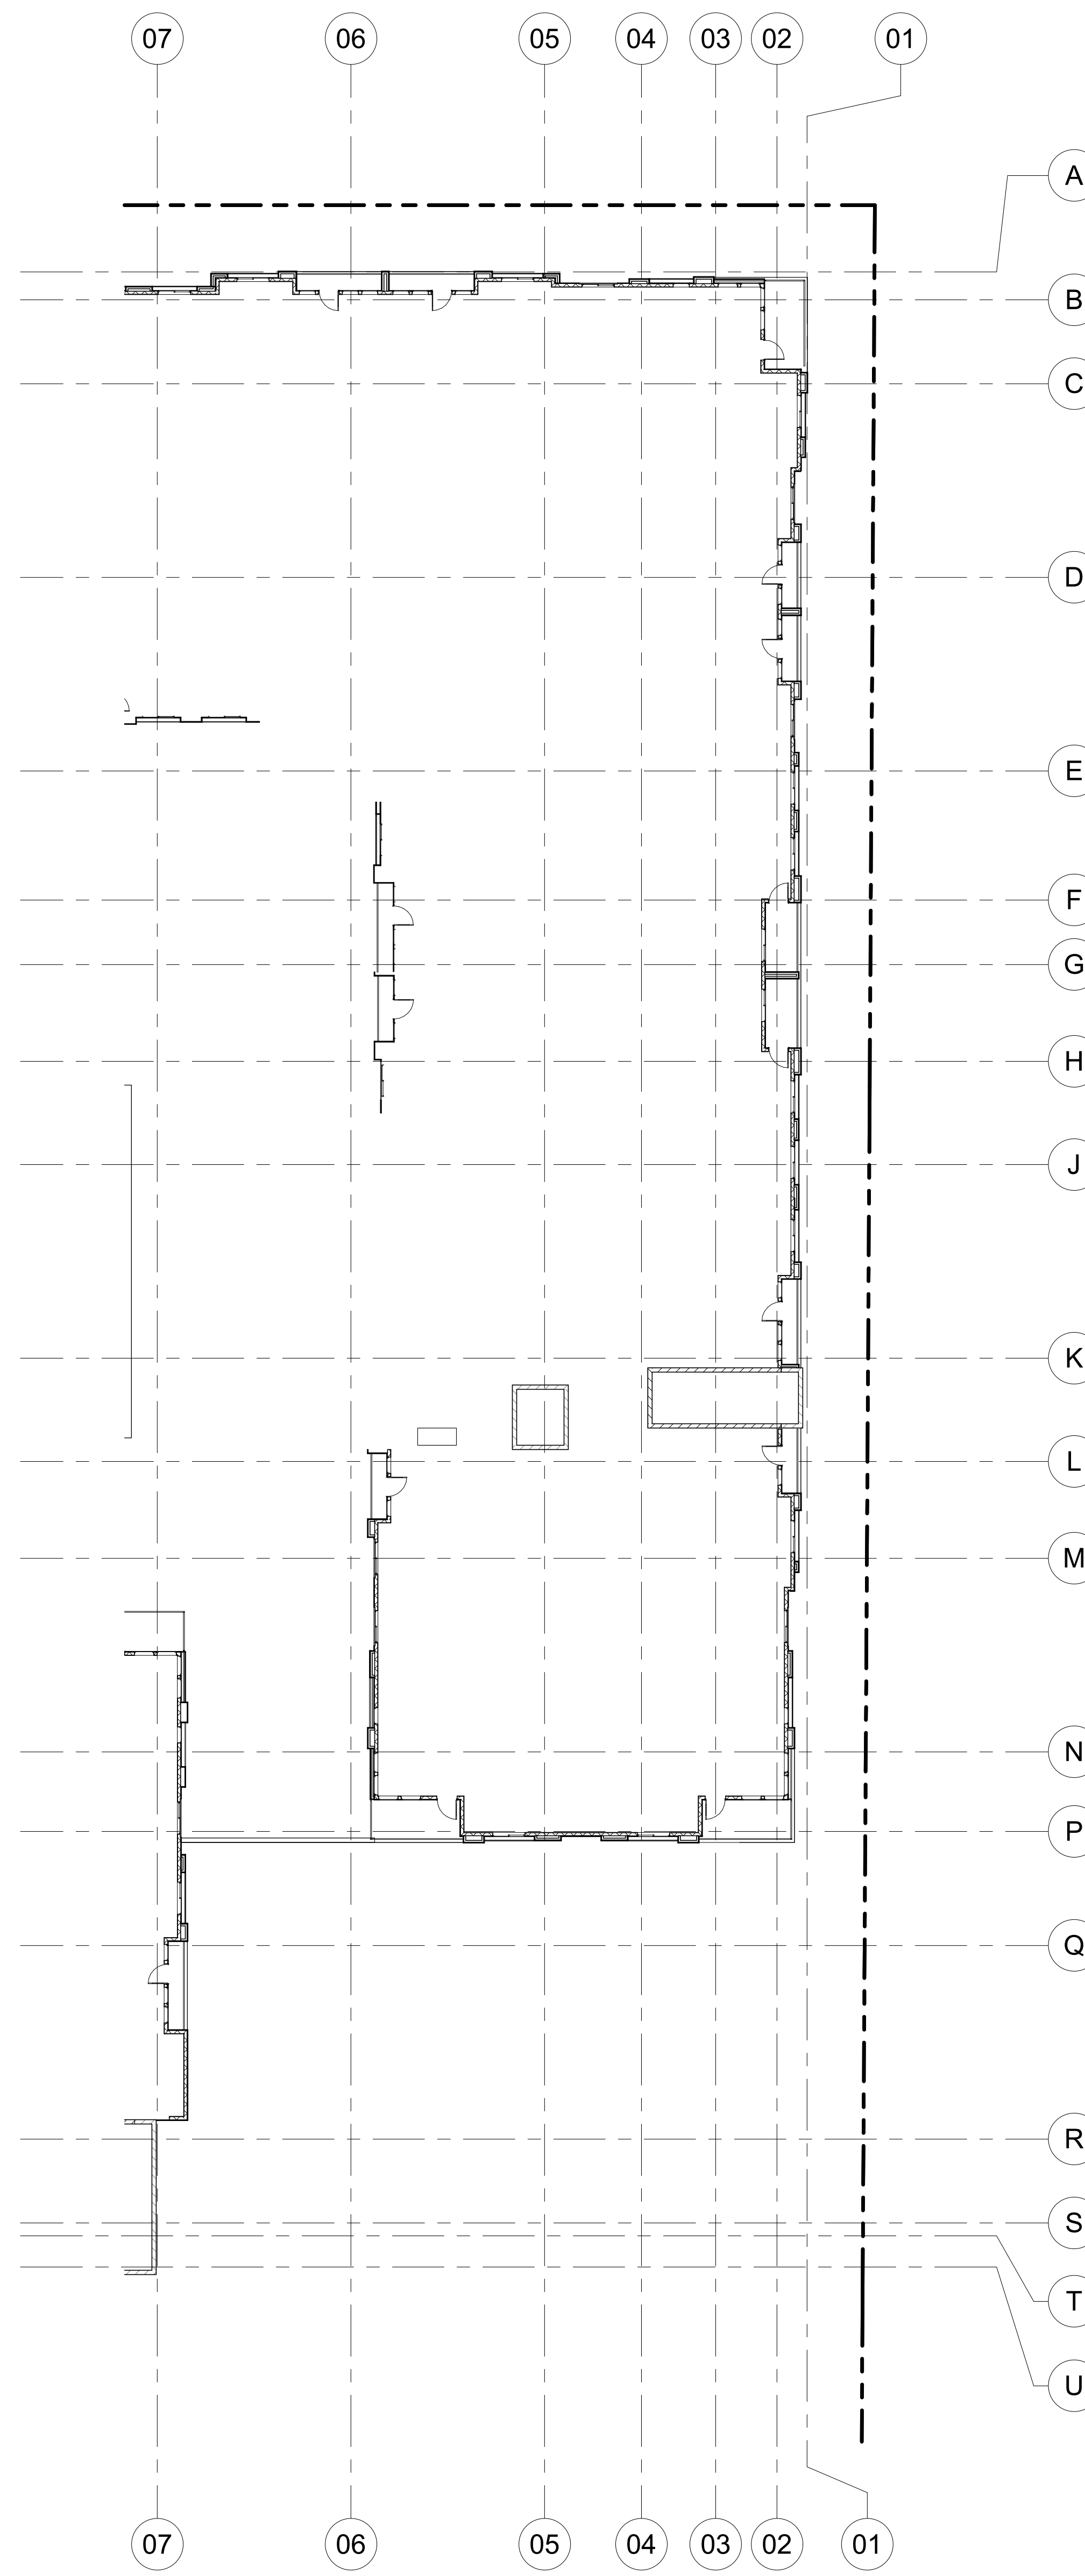

2 P1 OVERALL SLAB PLAN

0' 8' 16' 32'

SCALE: 1/16" = 1'-0"

1 P1 OVERALL SLAB PLAN

0' 8' 16' 32'

SCALE: 1/16" = 1'-0"

3 LEVEL L4
SCALE: 1/16" = 1'-0"
North arrow pointing up.

2 LEVEL L1
SCALE: 1/16" = 1'-0"
North arrow pointing up.

1 PODIUM SLAB
SCALE: 1/16" = 1'-0"
North arrow pointing up.